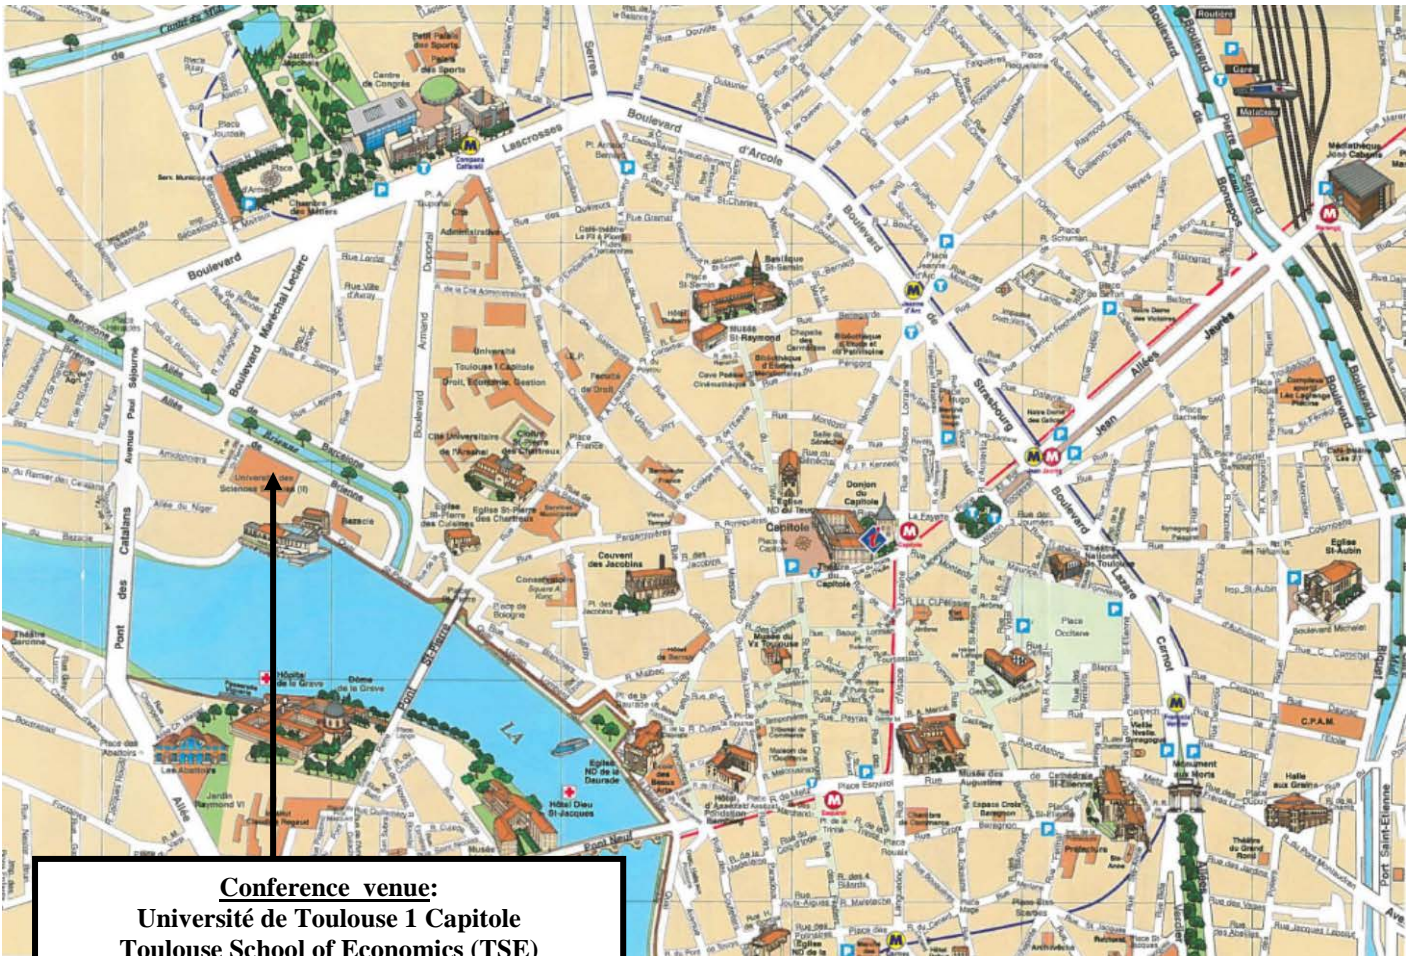

Conférence venue:
Université de Toulouse 1 Capitole
Toulouse School of Economics (TSE)
Manufacture des Tabacs
Buildings I and S
21 allée de Brienne
31000 Toulouse