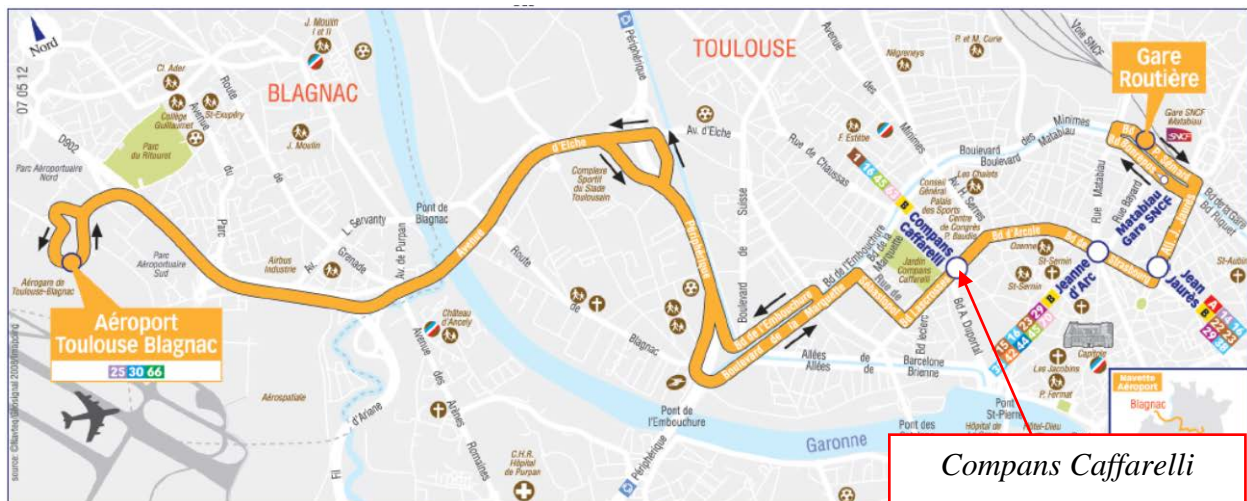

Local information

Conference venue

Conference venue

Université de Toulouse 1 Capitole
Toulouse School of Economics (TSE)
Manufacture des Tabacs
Buildings I and S
21 allée de Brienne
31000 Toulouse - France
(Tel + 33 (0)5 61 12 85 89)

From Toulouse-Blagnac airport

By taxi from the airport to the conference venue.
The trip costs between 22 € to 35 € and takes 20 minutes.

By the airport shuttle to the City-Centre
The bus stop is in front of door C on ground level (arrival level)
Airport shuttle every 20 minutes reaching bus/metro stop *Compans Caffarelli*
One way ticket: 5,50 € – 1-day airport pass: 8,50 €.

From the rail station called "Gare Matabiau"

Take Line A to *Jean-Jaurès* station (direction *Basso-Cambo*), then take the second underground **Line B** until *Compans Caffarelli* station (direction *Borderouge*).